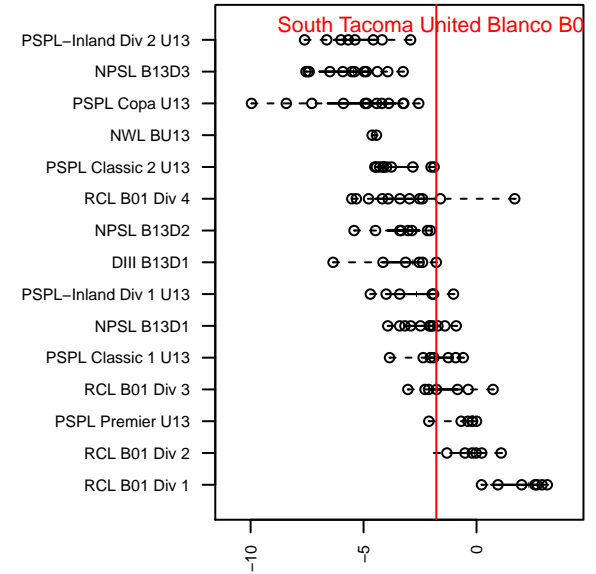

South Tacoma United Blanco B01

South Tacoma United FC
 Tacoma, WA
 B01 total strength=887
 attack=2.07 defense=0.88
 fall league = DIII B13D1
 notes= TU San Martin; Blanco 2013,2014

alt names used:
 STU BU13 BLANCO
 Tac United San Martin
 Tacoma Utd San Martin [B01]
 Tacoma United [B01]
 South Tacoma – San Martin
 South Tacoma – San Martin

Venues played:
 2014 Starfire Spring Classic BU13
 2014 Sounders FC Cup BU13
 2014 Xtreme Cup BU13
 2014 DIII B13D1
 2014 Founders Cup B01
 2014 WYS Presidents Cup B01 Division 2

South Tacoma United Blanco B01
 Dots are actual minus expected GF (blue circles) and GA (red triangles).
 Blue line is smoothed change in attack strength. Red is smoothed change in defense strength.

**attack and defense variance (black dot)
relative to other teams
and top 10 in region**

**attack and defense rating
relative to others at age
and all opponents in last 13 months**

Performance relative to 13 month average