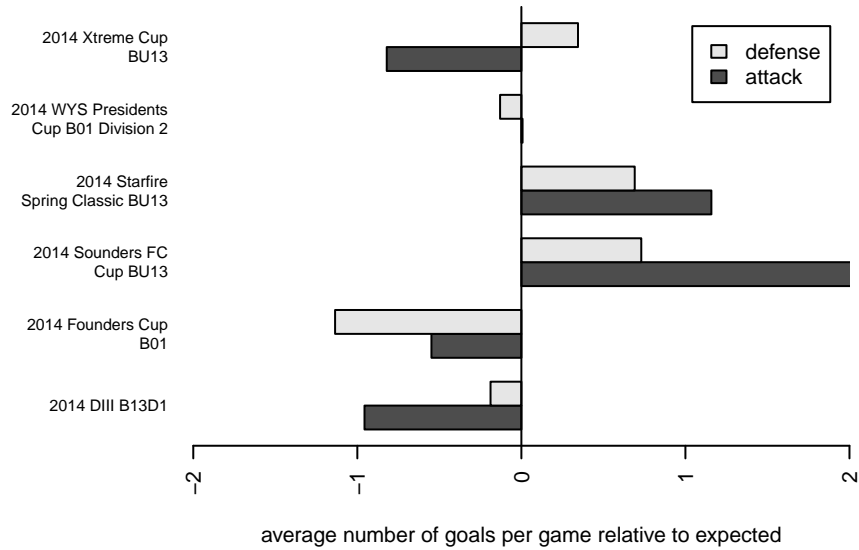

South Tacoma United Blanco B01

South Tacoma United FC
 Tacoma, WA
 B01 total strength=887
 attack=2.07 defense=0.88
 fall league = DIII B13D1
 notes= TU San Martin; Blanco 2013,2014

alt names used:
 STU BU13 BLANCO
 Tac United San Martin
 Tacoma Utd San Martin [B01]
 Tacoma United [B01]
 South Tacoma – San Martin
 South Tacoma – San Martin

Venues played:
 2014 Starfire Spring Classic BU13
 2014 Sounders FC Cup BU13
 2014 Xtreme Cup BU13
 2014 DIII B13D1
 2014 Founders Cup B01
 2014 WYS Presidents Cup B01 Division 2

South Tacoma United Blanco B01
 Dots are actual minus expected GF (blue circles) and GA (red triangles).
 Blue line is smoothed change in attack strength. Red is smoothed change in defense strength.

**attack and defense variance (black dot)
relative to other teams
and top 10 in region**

**attack and defense rating
relative to others at age
and all opponents in last 13 months**

Performance relative to 13 month average